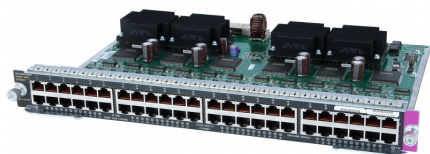

# Cisco WS-X4248-RJ45V Fișa tehnică

**Cisco WS-X4248-RJ45V Catalyst 4500 PoE 802.3af 10/100, 48 porturi (RJ45)**

**WS-X4248-RJ45V**

Cisco WS-X4248-RJ45V Catalyst 4500 PoE 802.3af 10/100, 48 porturi (RJ45)